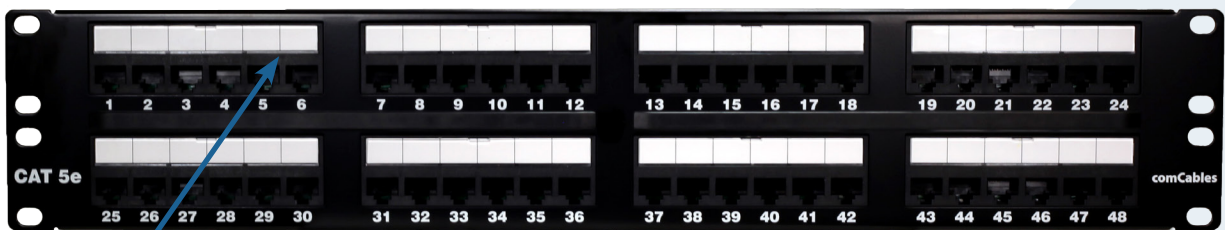

# Check Out Our New Performance Patch Panels!

comCables' new performance patch panels are component-rated and loaded with features!

Front Window Labeling Panel

Colored Pair Separators

Conductor Capture System

Rear Strain-Relief Bar(s)

- Fits 19" Rack Systems
- Component-Rated
- c(UL)us
- TAA Compliant

Part Numbers	
Cat 5E – 24 Port	PP-C5E-24P
Cat 5E – 48 Port	PP-C5E-48P
Cat 6 – 24 Port	PP-C6-24P
Cat 6 – 48 Port	PP-C6-48P